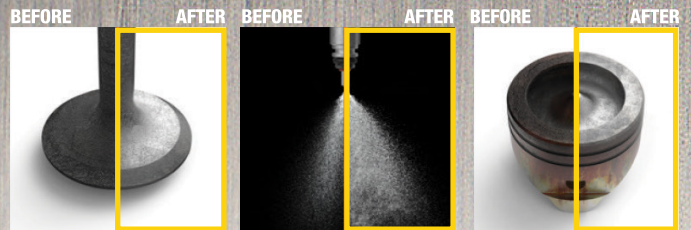

Up To 7.5% Increase in Fuel Economy

on average

*Speak with your NiTEO Sales Representative for additional size or location-specific part numbers.

Dallas, TX 75225
www.niteoproducts.com

For more information
(844)696-4836 Toll Free