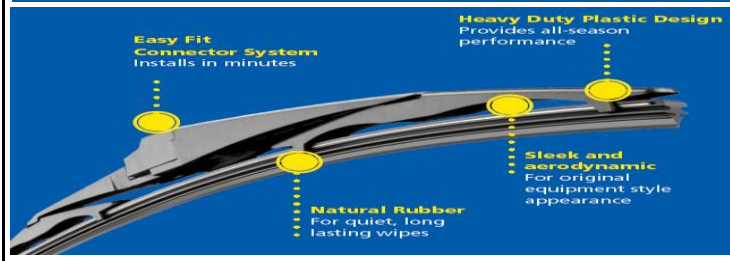

PJ9510A	10" MICHELIN REAR WIPER BLADE 10" PRIUS V, RAV 4	100	New arrival
PJ9510B	10" MICHELIN REAR WIPER BLADE 10" NISSAN LEAF VITARA	100	New arrival
PJ9512	12" MICHELIN REAR WIPER BLADE	200	New arrival
PJ9514	14" MICHELIN REAR WIPER BLADE	200	New arrival