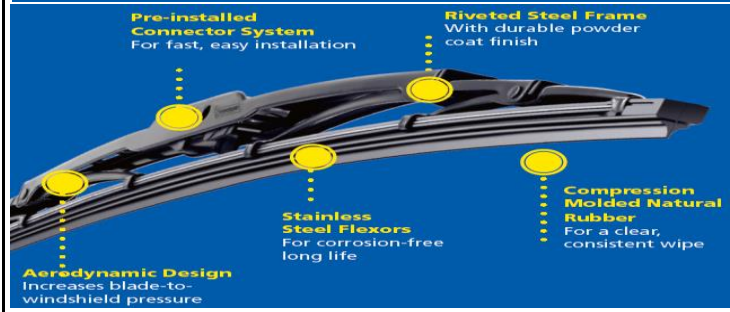

Date: 14th May 2021

	Part #	Description	Qty	
 <ul style="list-style-type: none"> Sleek original equipment frameless beam design provides even wipe pressure for smooth quiet wipes and improved visibility. Fits 95% of vehicles 	PJ39716	16" RADIUS BEAM BLADE	116	New arrival
	PJ39718	18" RADIUS BEAM BLADE	139	New arrival
	PJ39720	20" RADIUS BEAM BLADE	132	
	PJ39721	21" RADIUS BEAM BLADE	123	
	PJ39722	22" RADIUS BEAM BLADE	127	New arrival
	PJ39724	24" RADIUS BEAM BLADE	79	
	PJ39726	26" RADIUS BEAM BLADE	2	

 <p>Stealth® Wiper Blades Advanced Hybrid Technology</p> <ul style="list-style-type: none"> Aerodynamic design Durable construction for longer life Adapts to the curve of the windshield for better vision and safety in all weather conditions Pre-installed connector fits 90 % of cars, pick-up's, and 4X4's.  <p>Sleek and Aerodynamic Provides all-season performance</p> <p>Soft cover Provides maximum flexibility and protection</p> <p>EZ Lok™ Connector System For quick and simple replacement</p> <p>Smart Flex Design Means superior windshield contact</p>	PJ10114	14 "STEALTH Hybrid Wiper Blade Michelin	600	New arrival
	PJ10116	16 "STEALTH Hybrid Wiper Blade Michelin	1400	New arrival
	PJ10117	17" STEALTH Hybrid Wiper Blade Michelin	200	New arrival
	PJ10118	18" STEALTH Hybrid Wiper Blade Michelin	1400	New arrival
	PJ10120	20" STEALTH Hybrid Wiper Blade Michelin	1400	New arrival
	PJ10122	22" STEALTH Hybrid Wiper Blade Michelin	1400	New arrival
	PJ10124	24" STEALTH Hybrid Wiper Blade Michelin	1000	New arrival
PJ10126	26" STEALTH Hybrid Wiper Blade Michelin	600	New arrival	

RainForce™ Wiper Blades Traditional Wiper Blade Technology

- RainForce™ conventional blades are the ideal wiper replacement solution for all weather performance in rain, ice and snow.
- Fits 100% of traditional applications*
* 9x3 & 9x4 hook, 1/4" pin, 3/16" Pin, 7mm Bayonet